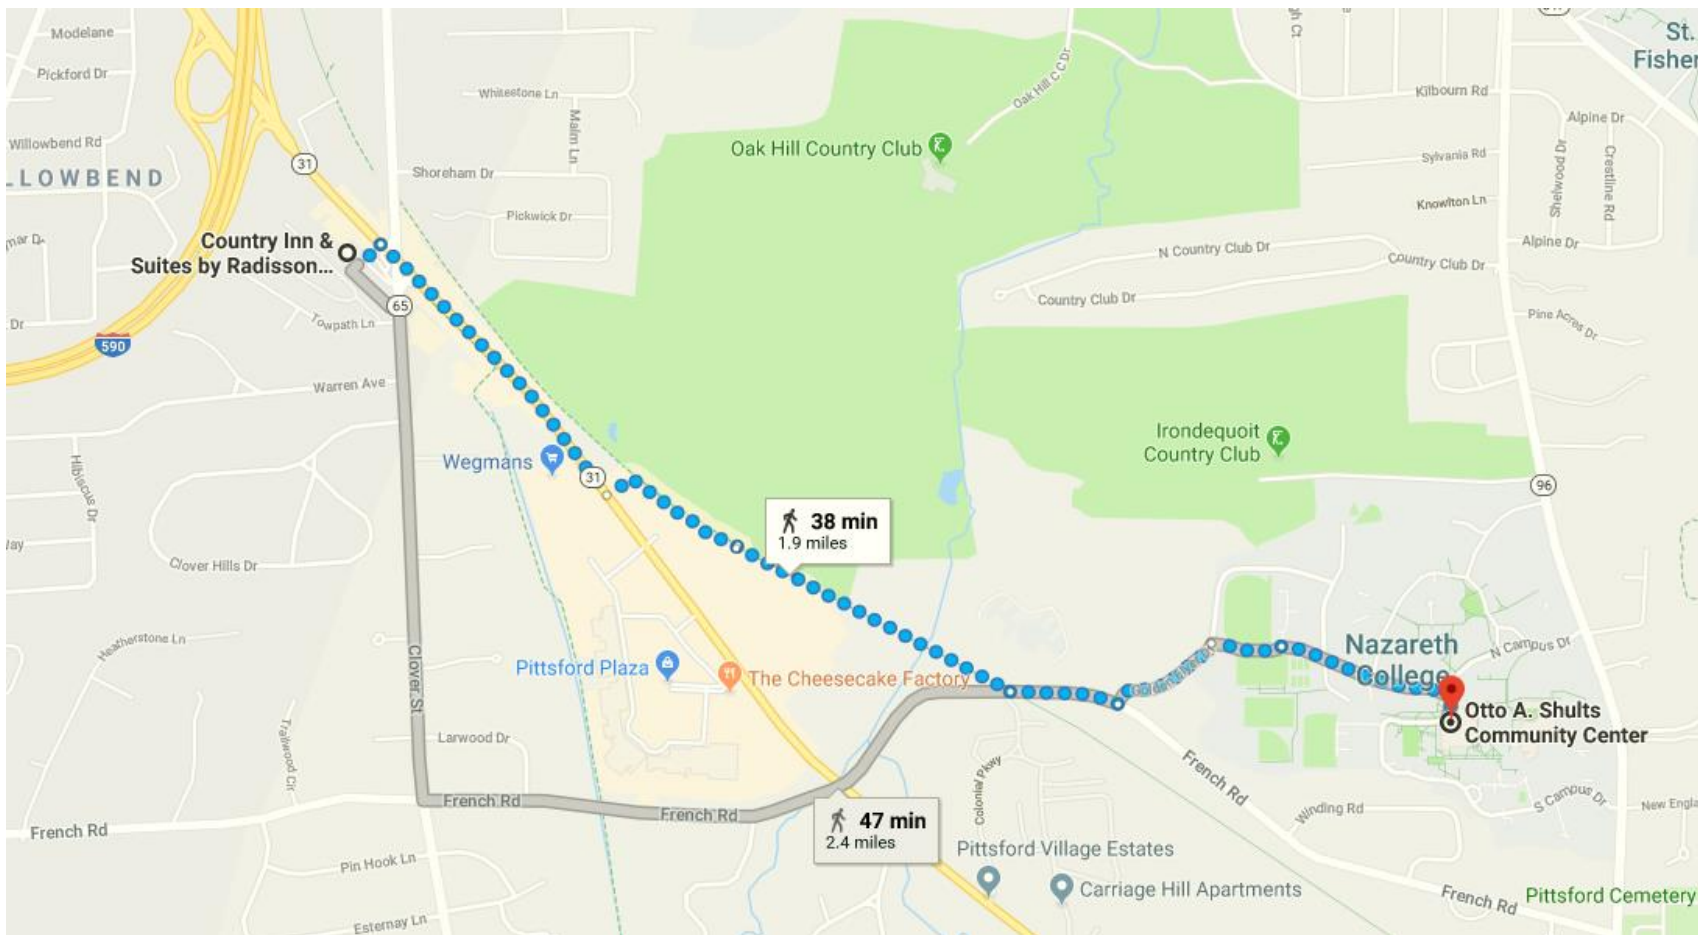

Directions to Nazareth College  
From Country Inn & Suites  
Or Comfort Inn

Registration will be in the Forum which is the main meeting room in the Otto A. Shults Center. A printable campus map is on the NYSSA website.

Walking directions to the Shults Center

## Driving Directions to the Shults Center

(If you use a GPS to get to campus, put in the Nazareth College Arts Center as your destination- that will get you to the right parking lot (Lot A). There will be signs from there to guide you to the Shults Center where registration is.)

You will need to print a visitor parking pass, the link to do so is on the NYSSA website under the Annual Meeting tab. There is also a printable campus map online.