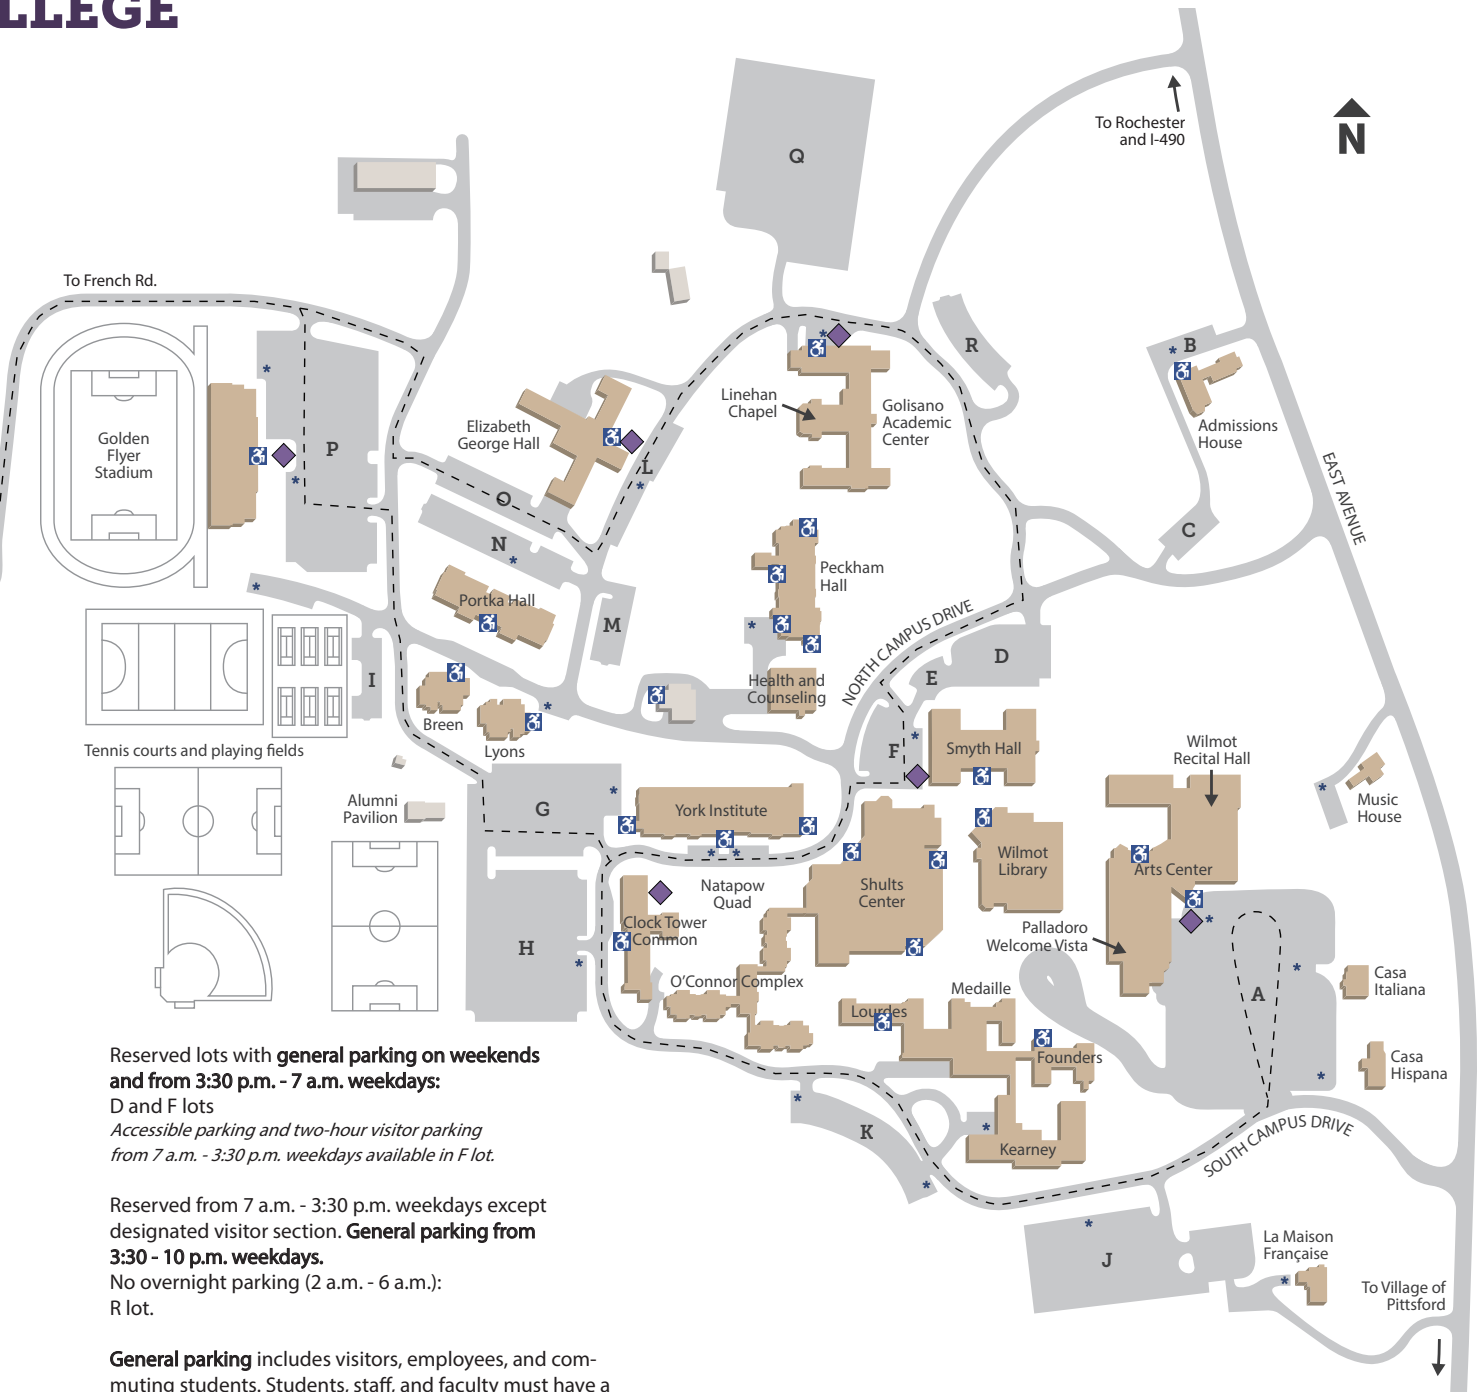

NAZARETH COLLEGE

Campus Map

- Academic Building
- Parking Lot
- Accessible Entrance
- Accessible Parking Spaces
- Shuttle Route
- Shuttle Stop
Shuttle van runs from 6 a.m. to 9 p.m., Monday through Thursday, and to 8 p.m. on Fridays, all days that classes are in session.

To Sisters of St. Joseph Motherhouse and Pittsford Village Estates stops

To Monroe Ave., Rte. 31

To East Ave., Rte. 96

FRENCH ROAD

Parking Areas

General Parking except where designated.
No overnight parking (2 a.m. - 6 a.m.):
A, C, G, M, Q* lots
*No resident student parking.

Resident student and general parking:
H, L, and P lots

Resident Student Parking Only:
I, J, K, N, O lots

Reserved for **faculty** (24 hours):
E lot

Reserved lots with **general parking on weekends and from 3:30 p.m. - 7 a.m. weekdays:**
D and F lots
Accessible parking and two-hour visitor parking from 7 a.m. - 3:30 p.m. weekdays available in F lot.

Reserved from 7 a.m. - 3:30 p.m. weekdays except designated visitor section. **General parking from 3:30 - 10 p.m. weekdays.**
No overnight parking (2 a.m. - 6 a.m.):
R lot.

General parking includes visitors, employees, and commuting students. Students, staff, and faculty must have a **valid permit**, which can be obtained from Campus Safety.